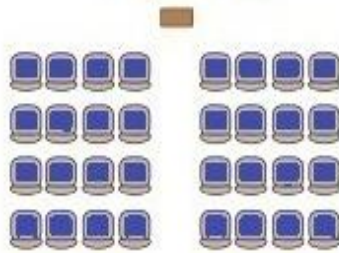

Room Setup

Setup A - Aisle

Setup B - No Aisle

Set-up C - Semi Circle

Setup D - Circle

Setup E - Empty Square

Setup F - Square

Setup G - Rectangle

Setup H - Workshop

Setup I - Card Table

Setup J - Horseshoe

Setup K - U-Shape

Setup L - Classroom

Setup M - Banquet

Setup N - T-Shape