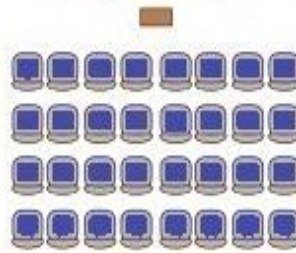

Room Setup

Setup A - Aisle

Setup B - No Aisle

Set-up C - Semi Circle

Setup D - Circle

Setup E - Empty Square

Setup F - Square

Setup G - Rectangle

Setup H - Workshop

Setup I - Card Table

Setup J - Horseshoe

Setup K - U-Shape

Setup L - Classroom

Setup M - Banquet

Setup N - T-Shape